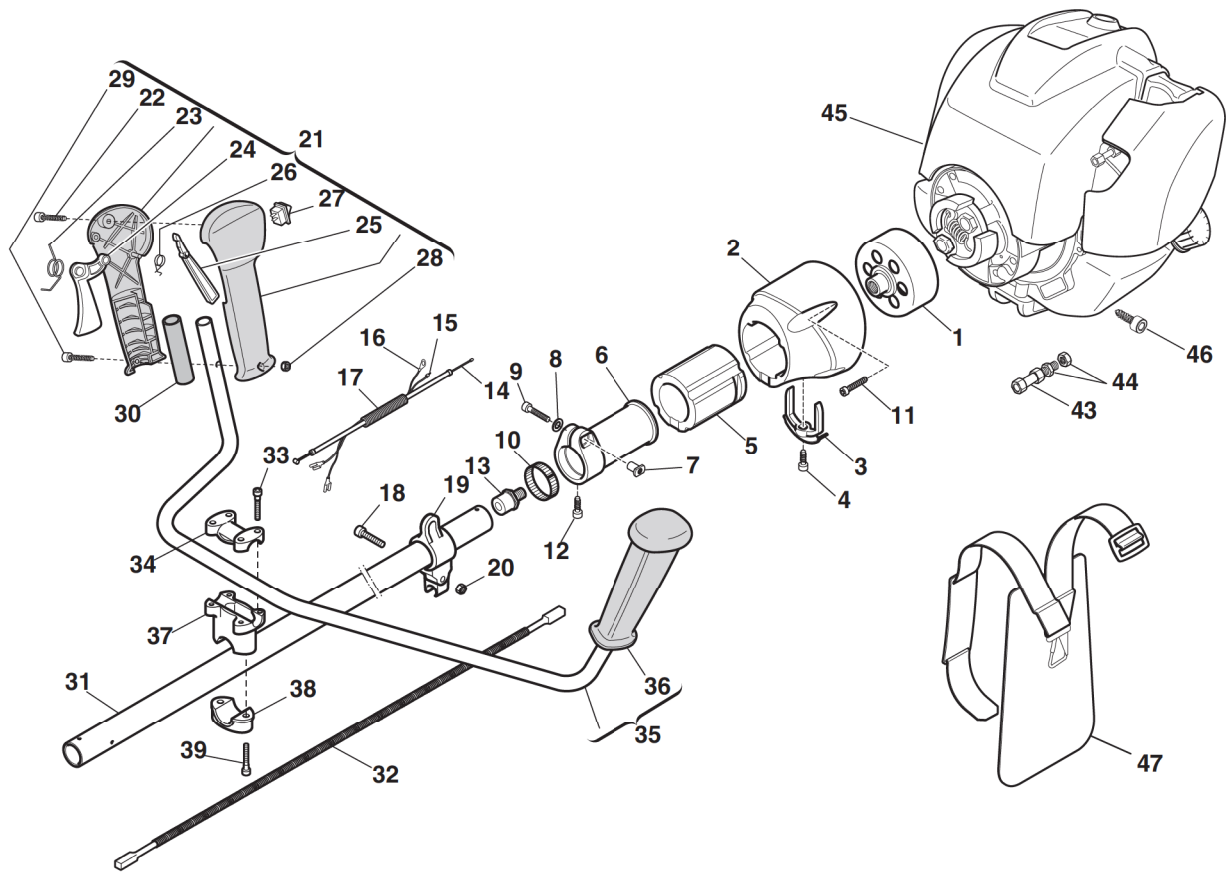

STAR
28HD

2008
311.0
1 / 3

POWERED by
HONDA