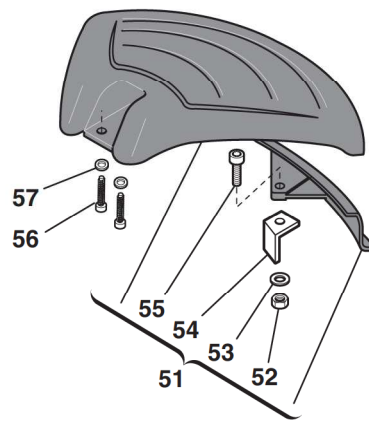

STAR
28HD

2008
311.0
1 / 3

POWERED by
HONDA