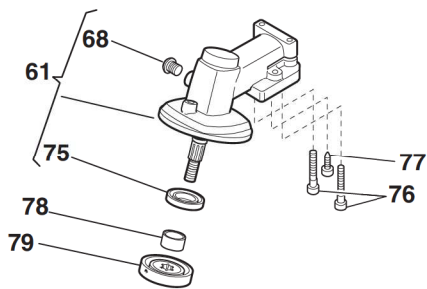

STAR
28HD

2008
311.0
1 / 3

POWERED by
HONDA