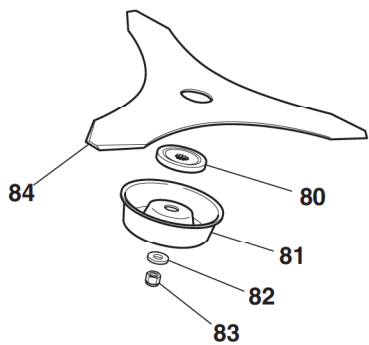

STAR
28HD

2008
311.0
1 / 3

POWERED by
HONDA